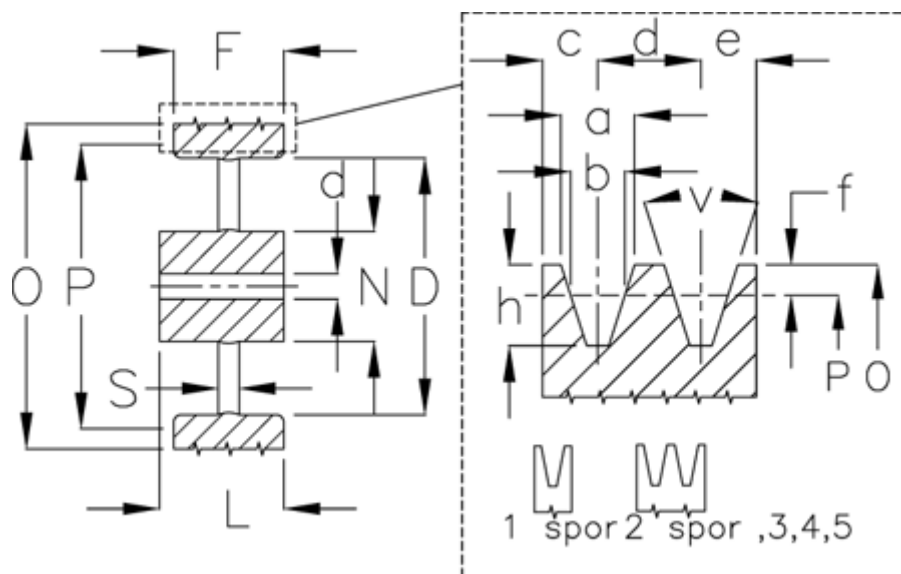

Article number: 60410245001

Description: V-belt pulley, no bore C 450/1

## Measures

D	= 393	S	= 18
d	= 25	Type	= C
F	= 34.0		
L	= 60		
N	= 110		
Number of ribs	= 1		
O	= 459.6		
P	= 450		